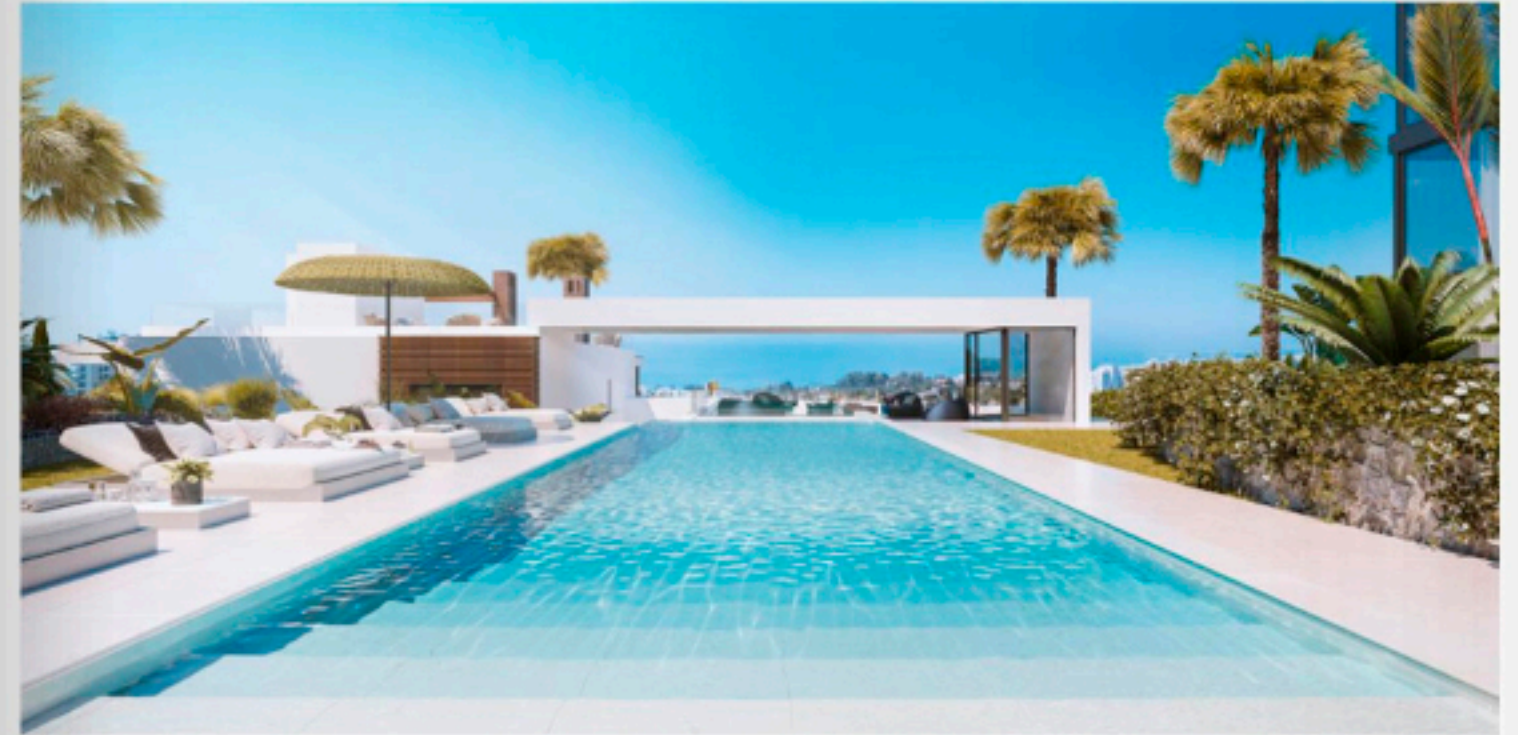

## RIO REAL, MARBELLA

By Ismael Mérida / Architects

To create a dream paradise that we can call home and design more than a house, a life style. This has been the great starting challenge for The List, a concept created by a team of professionals who faithfully believe in a different product that

In a wonderful place where you can enjoy a natural environment, views and the exclusivity and luxury offered by this area of the Costa del Sol of exceptional climate, is located this architecture, white and modern, which reflects the Mediterranean in all its elements, even inside the houses, where the projected geometry is mixed with the natural topography of the gardens.

This is how this complex of 27 dwellings, is implanted and stepped in different levels which ensure the impressive and clear sea views of each one of the projected dwellings, with a construction based on intuitive forms, conceived to regenerate visually and sensorially, with finishes of an excellent level and roof top pool in each unit, as well as a common swimming pool, ample gardens and access roads and a gymnasium with Turkish bath, sauna and social club.